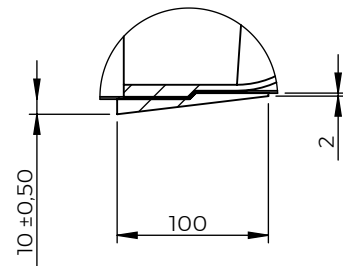

DETAIL B
SCALE 1 : 5

© 2017 Wapro AB. This document is subject to copyrights owned by Wapro AB. Any amendments, republication, retransmission, and/or reproduction of all or any part of the document is expressly prohibited, unless the copyright owner of the material has expressly granted its prior written consent. All other rights are reserved.

Designed By PM	Approved By PM	Created Date 2015-06-29	Units [mm]	General Tolerance SS-ISO 2768-1 v	Scale 1:10	
Material EN 1.4301 / EN 1.4404			Comments		Project Number	
Weight [kg] 5,75		Box Volume [m³] 0,025	Description WaStop DN250			
 www.wapro.com			Article Number WS230-S		Rev 2017-09-12	Sheet 1 (1)