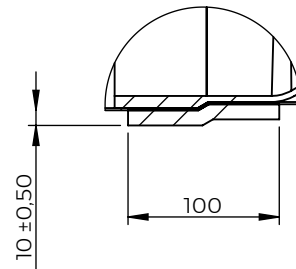

© 2017 Wapro AB. This document is subject to copyrights owned by Wapro AB. Any amendments, republication, retransmission, and/or reproduction of all or any part of the document is expressly prohibited, unless the copyright owner of the material has expressly granted its prior written consent. All other rights are reserved.

Designed By PM	Approved By PM	Created Date 2015-08-07	Units [mm]	General Tolerance SS-ISO 2768-1 c	Scale 1:10	
Material EN 1.4301 / EN 1.4404			Comments		Project Number	
Weight [kg] 9,35		Box Volume [m³] 0,05	Description WaStop DN300			
 www.wapro.com			Article Number WS283-S		Rev 2017-09-12	Sheet 1 (1)