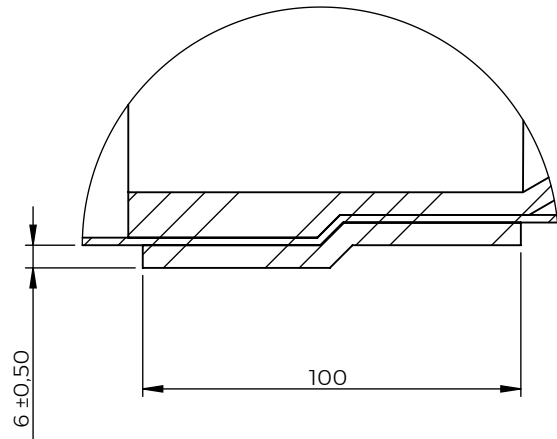

DETAIL B
SCALE 1:2

© 2017 Wapro AB. This document is subject to copyrights owned by Wapro AB. Any amendments, republication, retransmission, and/or reproduction of all or any part of the document is expressly prohibited, unless the copyright owner of the material has expressly granted its prior written consent. All other rights are reserved.

Designed By PM	Approved By PM	Created Date 2015-08-07	Units [mm]	General Tolerance SS-ISO 2768-1 m	Scale 1:10	
Material EN 1.4301 / EN 1.4404			Comments		Project Number	
Weight [kg] 15.71		Box Volume [m ³]	Description WaStop DN350			
 www.wapro.com			Article Number WS340-S		Rev 2017-09-12	Sheet 1 (1)