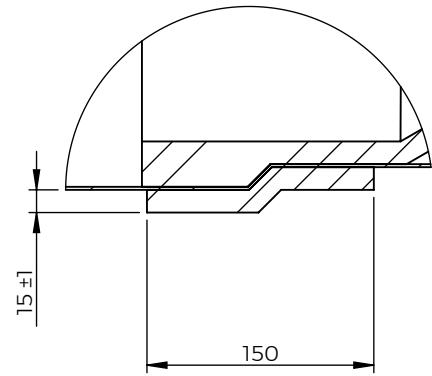

© 2017 Wapro AB. This document is subject to copyrights owned by Wapro AB. Any amendments, republication, retransmission, and/or reproduction of all or any part of the document is expressly prohibited, unless the copyright owner of the material has expressly granted its prior written consent. All other rights are reserved.

Designed By PM	Approved By PM	Created Date 2011-03-07	Units [mm]	General Tolerance SS-ISO 2768-1 m	Scale 1:30	
Material EN 1.4301 / EN 1.4404			Comments		Project Number	
Weight [kg] 130		Box Volume [m³] 1.34	Description WaStop DN900			
 www.wapro.com			Article Number WS885-S		Rev 2017-09-12	Sheet 1 (1)