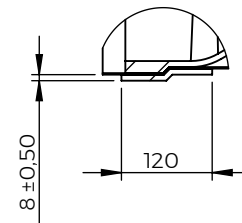

DETAIL B
SCALE 1 : 10

© 2017 Wapro AB. This document is subject to copyrights owned by Wapro AB. Any amendments, republication, retransmission, and/or reproduction of all or any part of the document is expressly prohibited, unless the copyright owner of the material has expressly granted its prior written consent. All other rights are reserved.

Designed By PM	Approved By PM	Created Date 2015-07-31	Units [mm]	General Tolerance SS-ISO 2768-1 m	Scale 1:20	
Material EN 1.4301 / EN 1.4404			Comments		Project Number	
Weight [kg] 31,7		Box Volume [m ³] 0,22	Description WaStop DN500			
 www.wapro.com			Article Number WS490-S		Rev 2017-09-12	Sheet 1 (1)