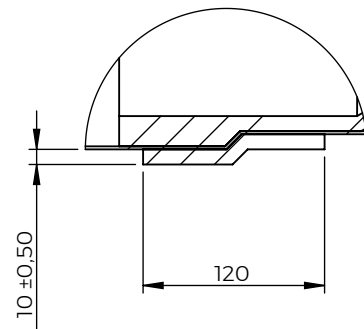

© 2017 Wapro AB. This document is subject to copyrights owned by Wapro AB. Any amendments, republication, retransmission, and/or reproduction of all or any part of the document is expressly prohibited, unless the copyright owner of the material has expressly granted its prior written consent. All other rights are reserved.

Designed By PM	Approved By PM	Created Date 2011-05-12	Units [mm]	General Tolerance SS-ISO 2768-1 m	Scale 1:20	
Material EN 1.4301 / EN 1.4404			Comments		Project Number	
Weight [kg] 69.63		Box Volume [m³] 0.62	Description WaStop DN700			
 www.wapro.com			Article Number WS690-S		Rev 2017-09-12	Sheet 1 (1)