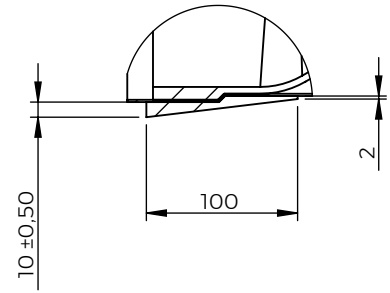

DETAIL B
SCALE 1 : 5