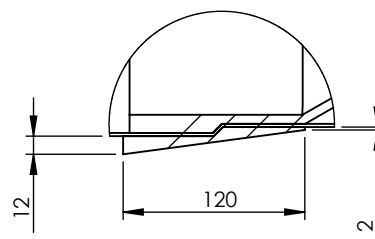

DETAIL B
SCALE 1 : 5