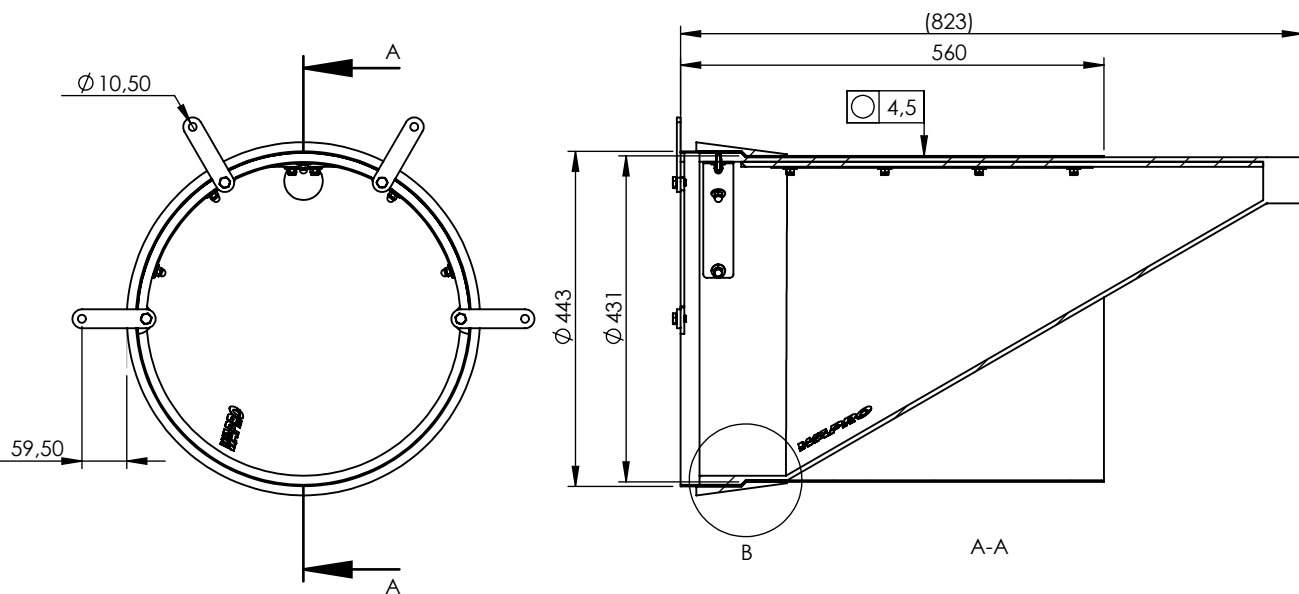

Rev	Note	CreatedBy	Appr.By	Appr.Date
A	Initial release	FG	AE	2019-11-20