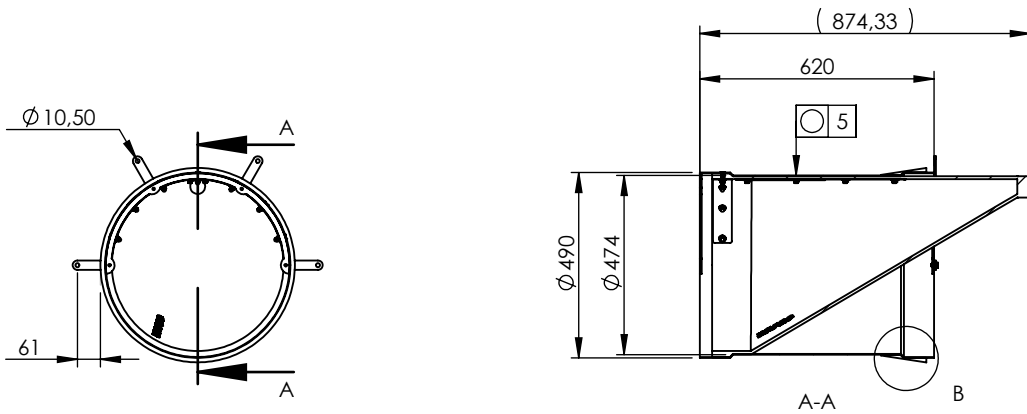

Rev	Note	CreatedBy	Appr.By	Appr.Date
A	Initial release	HE	AE	2019-12-17

DETAIL B
SCALE 1 : 5