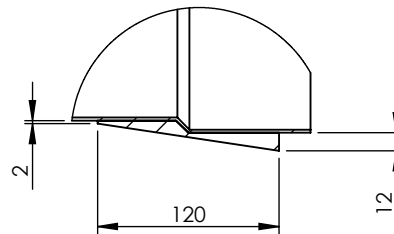

© 2018 Wapro AB. This document is subject to copyrights owned by Wapro AB. Any amendments, republication, retransmission, and/or reproduction of all or any part of the document is expressly prohibited, unless the copyright owner of the material has expressly granted its prior written consent. All other rights are reserved.

Designed By HE	Approved By AE	Created Date 2019-12-15	Units [mm]	General Tolerance ISO 13920A	Scale 1:20	
Material EN 1.4301 / EN 1.4404			Project			Comments
Weight [kg] 25.70		Box Volume [m³] 0,22	Description WaStop DN500 Short double collar			
www.wapro.com			Article Number WS490-S-SHDC	Drawing Number ws490-s-shdc-en	Rev A	Sheet 1 (1)