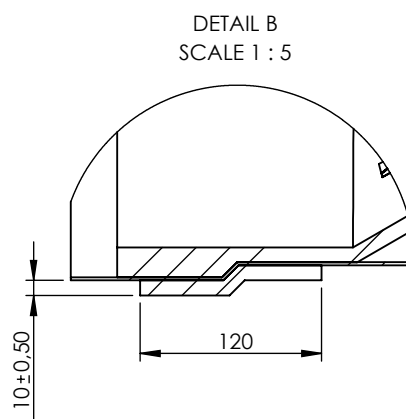

Rev	Note	CreatedBy	Appr.By	Appr.Date
A	Initial release	FG	AE	2019-11-27

© 2018 Wapro AB. This document is subject to copyrights owned by Wapro AB. Any amendments, republication, retransmission, and/or reproduction of all or any part of the document is expressly prohibited, unless the copyright owner of the material has expressly granted its prior written consent. All other rights are reserved.

Designed By FG	Approved By AE	Created Date 2019-11-22	Units [mm]	General Tolerance ISO 13920A	Scale 1:20	
Material EN 1.4301 / EN 1.4404			Project		Comments	
Weight [kg] 55.00		Box Volume [m³] 0.60	Description WaStop DN700			
 www.wapro.com			Short WaStop DN700			
			Article Number WS690-S-SH	Drawing Number ws690-s-sh-en	Rev A	Sheet 1 (1)