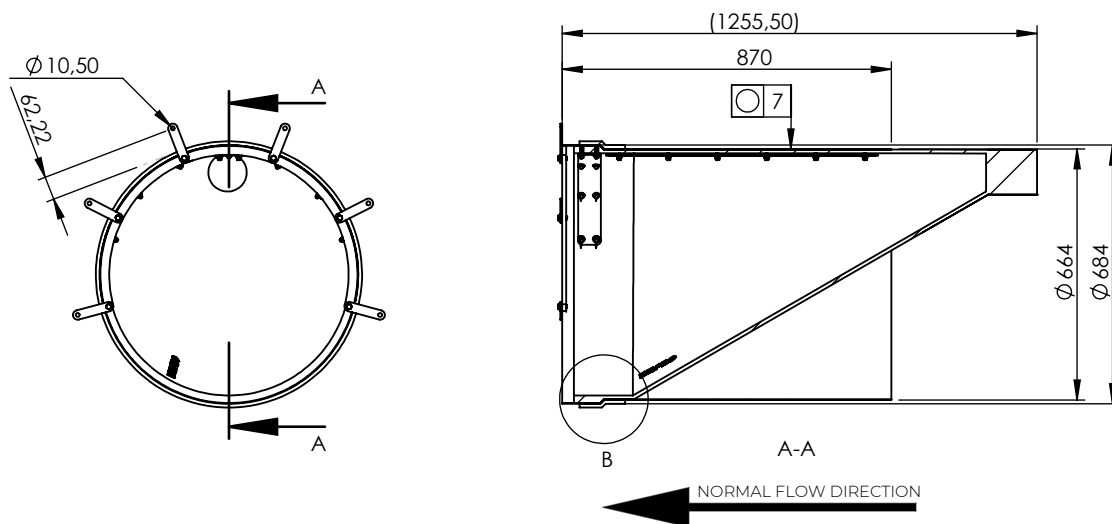

Rev	Note	CreatedBy	Appr.By	Appr.Date
A	Initial release	FG	AE	2019-11-27

© 2018 Wapro AB. This document is subject to copyrights owned by Wapro AB. Any amendments, republication, retransmission, and/or reproduction of all or any part of the document is expressly prohibited, unless the copyright owner of the material has expressly granted its prior written consent. All other rights are reserved.

Designed By FG	Approved By AE	Created Date 2019-11-22	Units [mm]	General Tolerance ISO 13920A	Scale 1:20	
Material EN 1.4301 / EN 1.4404			Project		Comments	
Weight [kg] 55.00		Box Volume [m³] 0.60	Description WaStop DN700			
 www.wapro.com			Short WaStop DN700			
			Article Number WS690-S-SH	Drawing Number ws690-s-sh-en	Rev A	Sheet 1 (1)