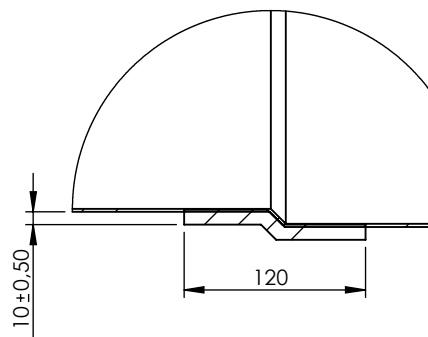

DETAIL B
SCALE 1 : 5