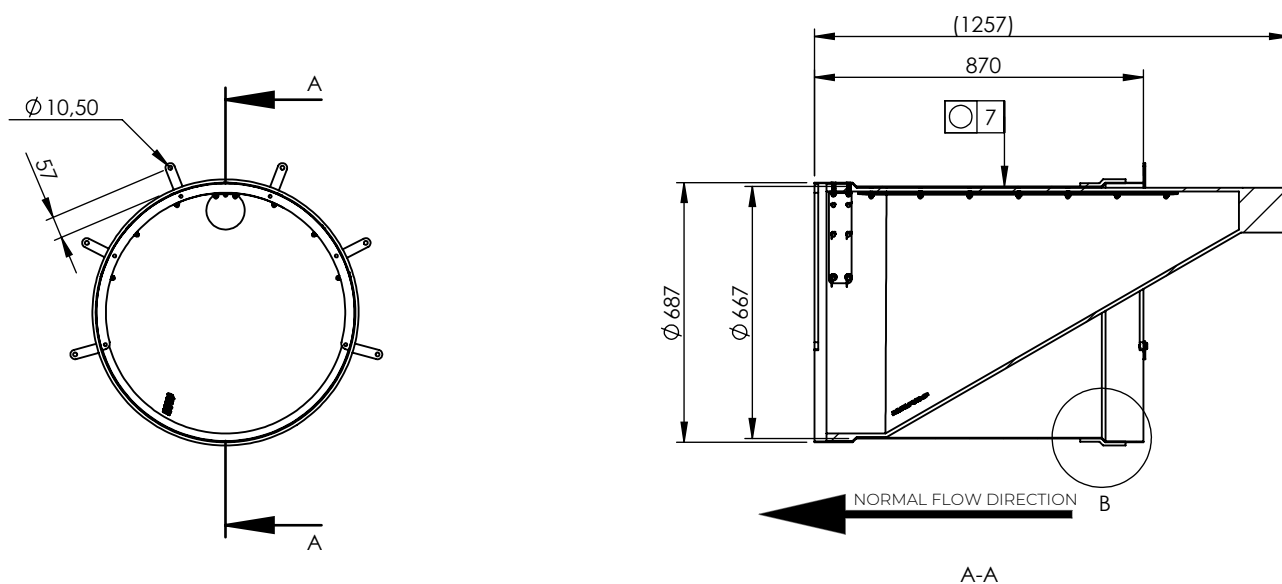

Rev	Note	CreatedBy	Appr.By	Appr.Date
A	Initial release	FG	PW	2020-01-20