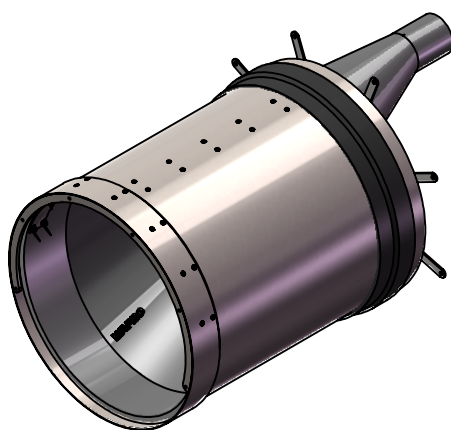

Rev	Note	CreatedBy	Appr.By	Appr.Date
A	Initial release	FG	PW	2020-01-20

DETAIL B
SCALE 1 : 5

© 2018 Wapro AB. This document is subject to copyrights owned by Wapro AB. Any amendments, republication, retransmission, and/or reproduction of all or any part of the document is expressly prohibited, unless the copyright owner of the material has expressly granted its prior written consent. All other rights are reserved.

Designed By PW	Approved By AE	Created Date 2019-12-27	Units [mm]	General Tolerance ISO 13920A	Scale 1:20	
Material EN1.4301/EN1.4404			Project			
Weight [kg] 57.57		Box Volume [m³]	Description WaStop DN700 Short with double collar			
 www.wapro.com			Article Number WS690-S-SHDC	Drawing Number ws690-s-shdc-en	Rev A	Sheet 1 (1)