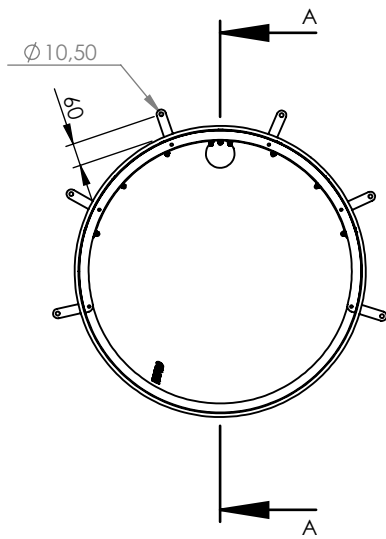

Rev	Note	CreatedBy	Appr.By	Appr.Date
A	Initial release	FG	PW	2020-01-20