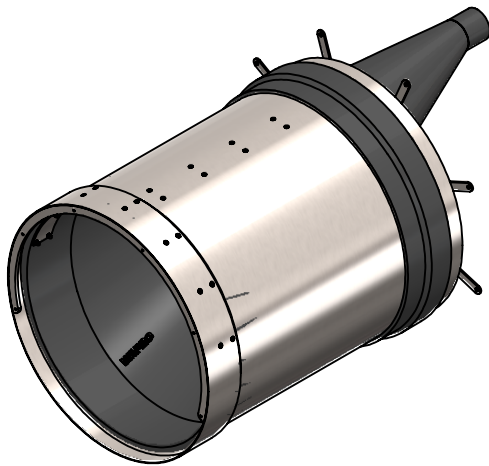

Rev	Note	CreatedBy	Appr.By	Appr.Date
A	Initial release	FG	PW	2020-01-20

DETAIL A
SCALE 1 : 10

© 2018 Wapro AB. This document is subject to copyrights owned by Wapro AB. Any amendments, republication, retransmission, and/or reproduction of all or any part of the document is expressly prohibited, unless the copyright owner of the material has expressly granted its prior written consent. All other rights are reserved.

Designed By FG	Approved By PW	Created Date 2020-01-20	Units [mm]	General Tolerance ISO 13920A	Scale 1:20	
Material EN 1.4301 / EN 1.4404			Project		Comments	
Weight [kg] 88		Box Volume [m³] 0,8	Description WaStop DN750 Short with double collar			
 www.wapro.com			Article Number WS750-S-SHDC	Drawing Number ws750-s-shdc-en	Rev A	Sheet 1 (1)