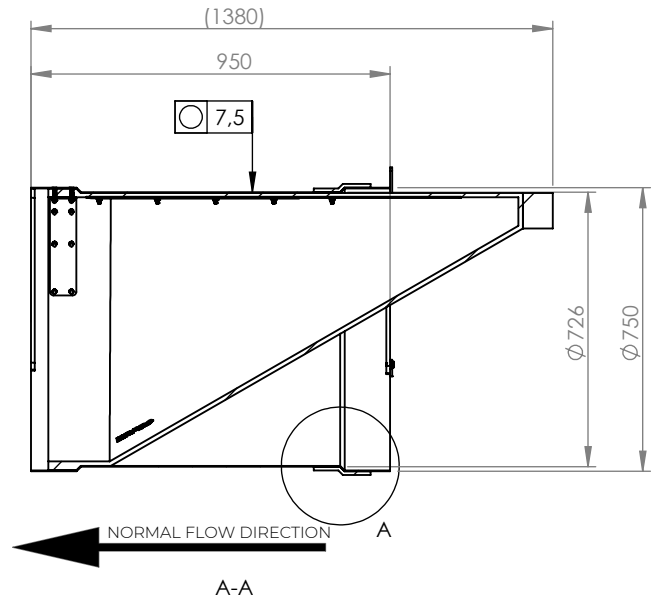

Rev	Note	CreatedBy	Appr.By	Appr.Date
A	Initial release	FG	PW	2020-01-20