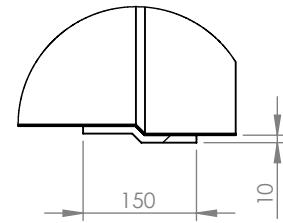

DETAIL A
SCALE 1 : 10