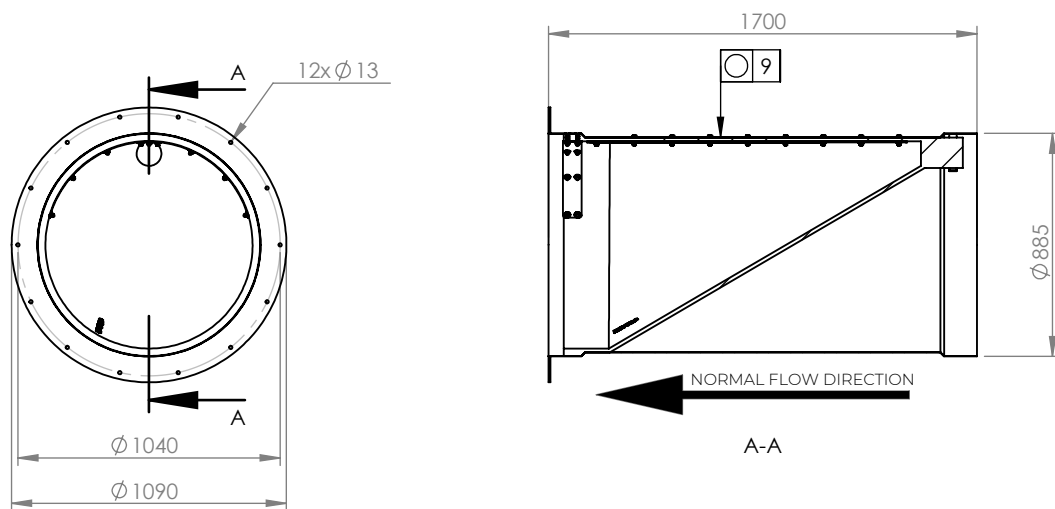

Rev	Note	CreatedBy	Appr.By	Appr.Date
A	Initial release	AE	FG	2020-02-06

© 2018 Wapro AB. This document is subject to copyrights owned by Wapro AB. Any amendments, republication, retransmission, and/or reproduction of all or any part of the document is expressly prohibited, unless the copyright owner of the material has expressly granted its prior written consent. All other rights are reserved.

Designed By AE	Approved By	Created Date 2020-02-06	Units [mm]	General Tolerance ISO 13920A	Scale 1:30	
Material EN1.4301/ EN1.4404			Project		Comments	
Weight [kg] 182		Box Volume [m³]		Description WaStop DN900 flange outlet		
  www.wapro.com			Article Number ws885-s-fl		Drawing Number ws885-s-fl-en	Rev A
					Sheet 1 (1)