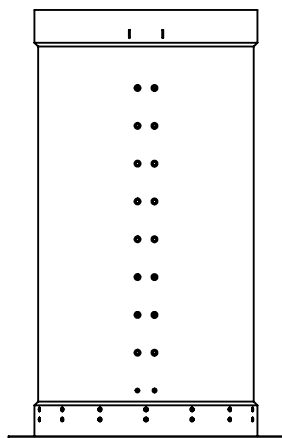

Rev	Note	CreatedBy	Appr.By	Appr.Date
A	Initial release	AE	FG	2020-02-06

© 2018 Wapro AB. This document is subject to copyrights owned by Wapro AB. Any amendments, republication, retransmission, and/or reproduction of all or any part of the document is expressly prohibited, unless the copyright owner of the material has expressly granted its prior written consent. All other rights are reserved.

Designed By AE	Approved By	Created Date 2020-02-06	Units [mm]	General Tolerance ISO 13920A	Scale 1:30	
Material EN1.4301/ EN1.4404			Project		Comments	
Weight [kg] 182		Box Volume [m³]		Description WaStop DN900 flange outlet		
  www.wapro.com			Article Number ws885-s-fl		Drawing Number ws885-s-fl-en	Rev A
					Sheet 1 (1)